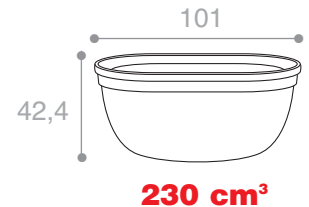

Ramequin / Ramekin

TNJ 025

Cristal / Crystal

-40° Eurocristal +70°

Operculable

Exclusivité technique

Sealable

Exclusive design